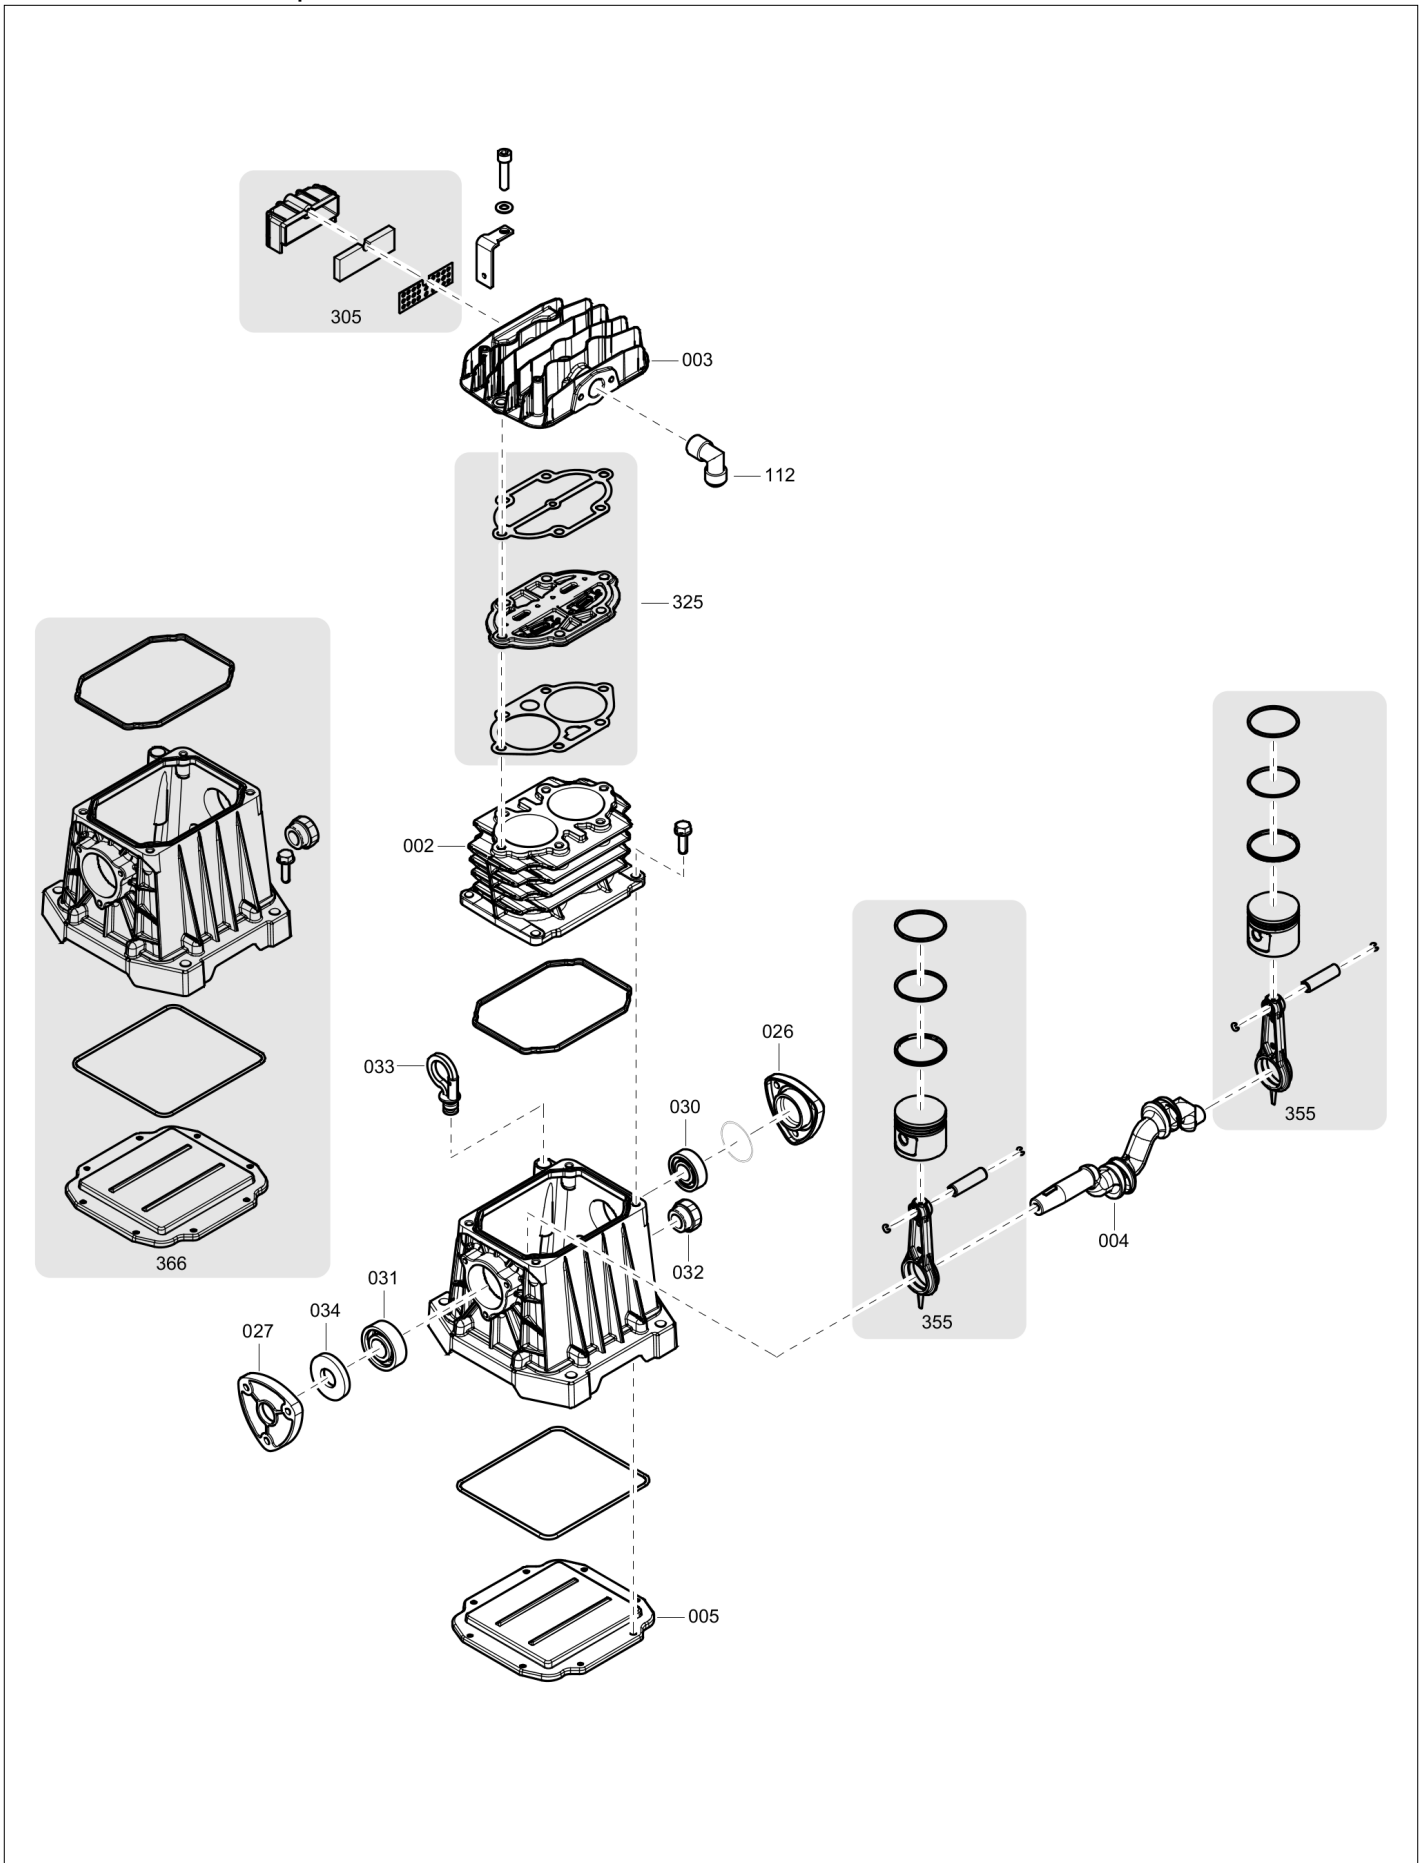

1129740083_01 Pump

Item	Part No.	Name	Qty	Uom
002	1127570548	Cylinder	1	EA
003	1127570014	Head	1	EA
004	1129102561	Crankshaft	1	EA
005	1129701076	Crankcase Cover	1	EA
026	1129102563	Bearing Cover	1	EA
027	1129102564	Cover Flywheel Side	1	EA
030	1127060018	Bearing 6203	1	EA
031	1127060020	Bearing 6204	1	EA
032	1129700408	Oil sight glass	1	EA
033	1129100579	Oil dipstick	1	EA
034	1129102562	Oil seal	1	EA
112	1127080016	Fitting	1	EA
305	1129700843	Air filter kit	1	EA
325	1129703272	Valve Plate kit	1	EA
355	1129704143	Piston conrod kit	1	EA
366	1129701266	Crankcase kit	1	EA