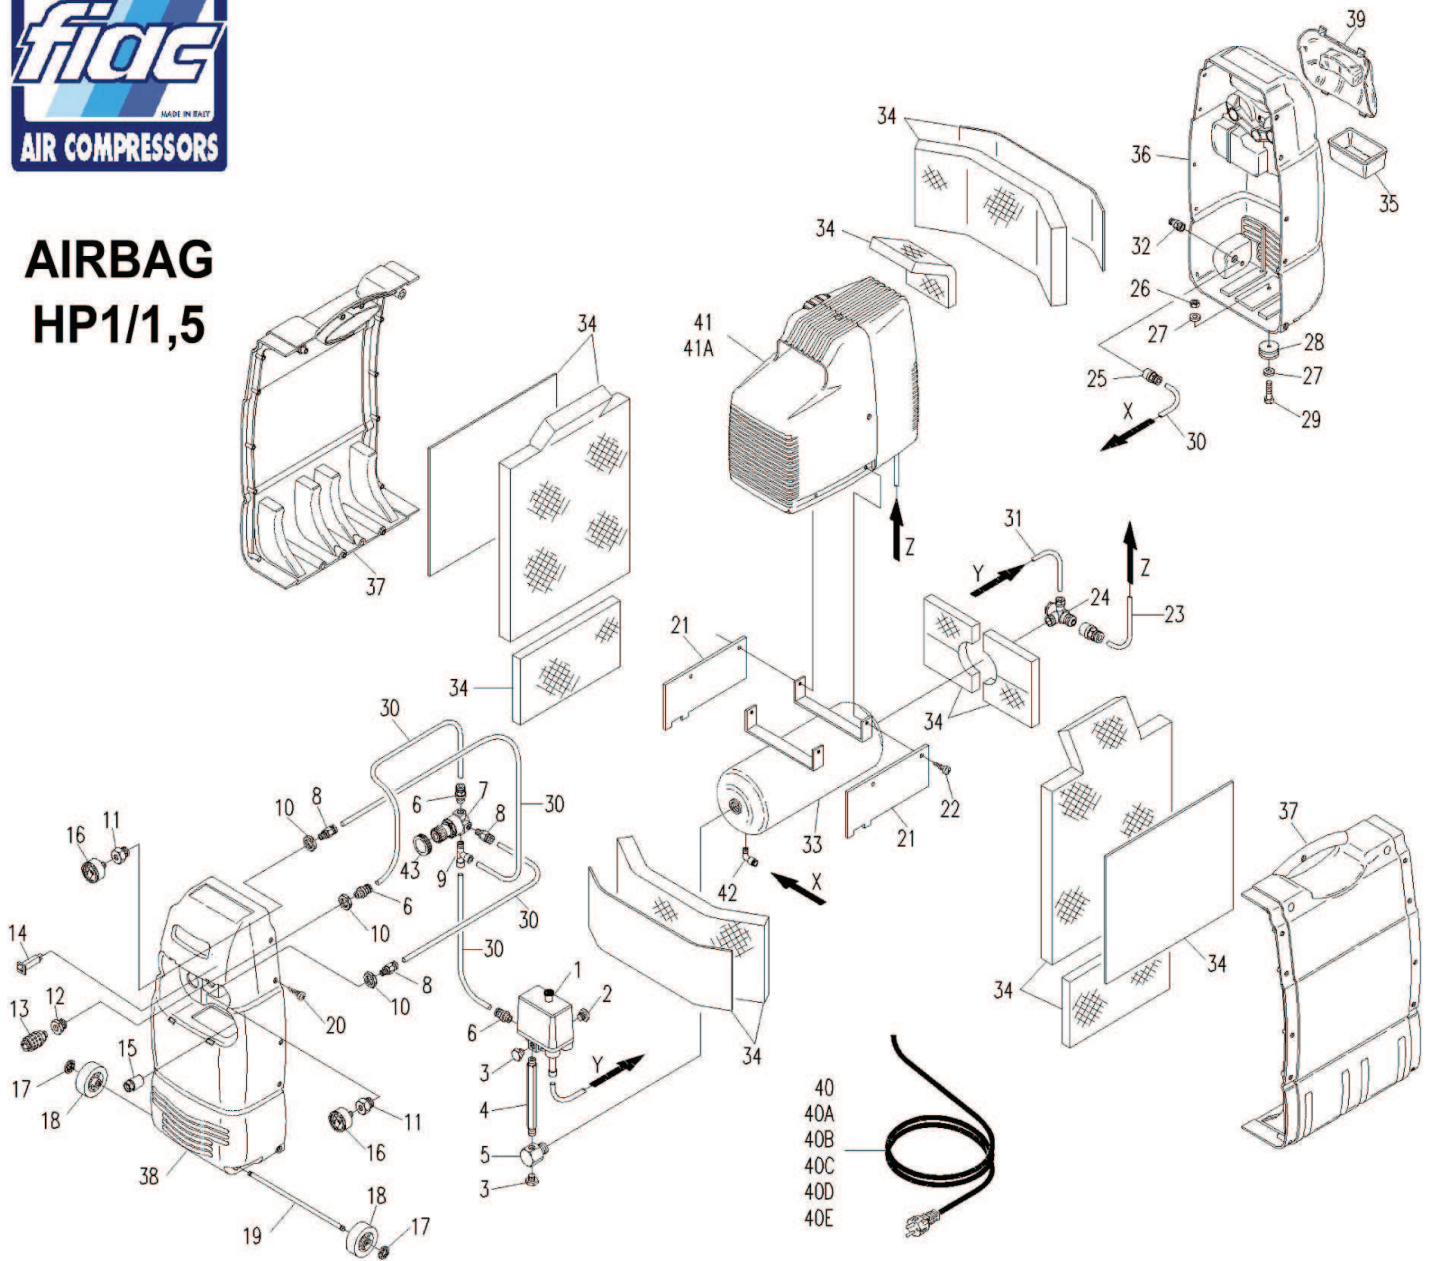

## AIRBAG HP1/1,5

SINGLE PHASE V.230-50/60Hz  
MONOFASE V.230-50/60Hz

Code	Description	Quantity	Callout
7250240000	Pressure switch	1	1
7196070000	Valve for maximum pressure	1	2
7090090000	Plug	2	3
7088100000	Connection	1	4
7084590000	Support	1	5
7084220000	Joint	3	6
7100120000	Pressure reducer	1	7
7084270000	Joint	3	8
6006250614	Joint	1	9
7023020000	Blocking nut	3	10
7082720000	Joint	2	11
7082730000	Joint	1	12
7130570000	Tap	1	13
7410670000	Overload protection	1	14
7501050000	Stretch eliminator	1	15
7110240000	Pressure gauge	2	16
7042040000	Seeger	2	17
7260010000	Wheel	2	18
7018340000	Pivot	1	19
7012570000	8 Screw	2	20
7154080000	Support	2	21
7012290000	Screw	4	22
7234990000	Infeed tube	1	23
7190200000	Non return valve	1	24
7083990000	Joint	1	25
7020200000	Nut	1	26
7030190000	Washer	3	27
7360010000	Rubber	1	28
7011050000	Screw	1	29
7230040000	Rilsan hose	0	30
7230010000	Rilsan hose	0	31
7130090000	Discharge tap	1	32
7474330000	Tank	1	33
7213440000	Sound proof kit	1	34
7154100000	Tub	1	35
7154110000	Plastic coover	1	36
7154040000	Plastic coover	2	37
7154070000	Plastic coover	1	38
7154060000	Door	1	39
7329070000	European infeed cable	1	40
3015140000	Pump unit F114 (HP 1)	1	41
3015150000	Pump unit F205 (HP 1,5)	1	41A
7080780000	Joint	1	42
7101360000	Plastic ring	1	43